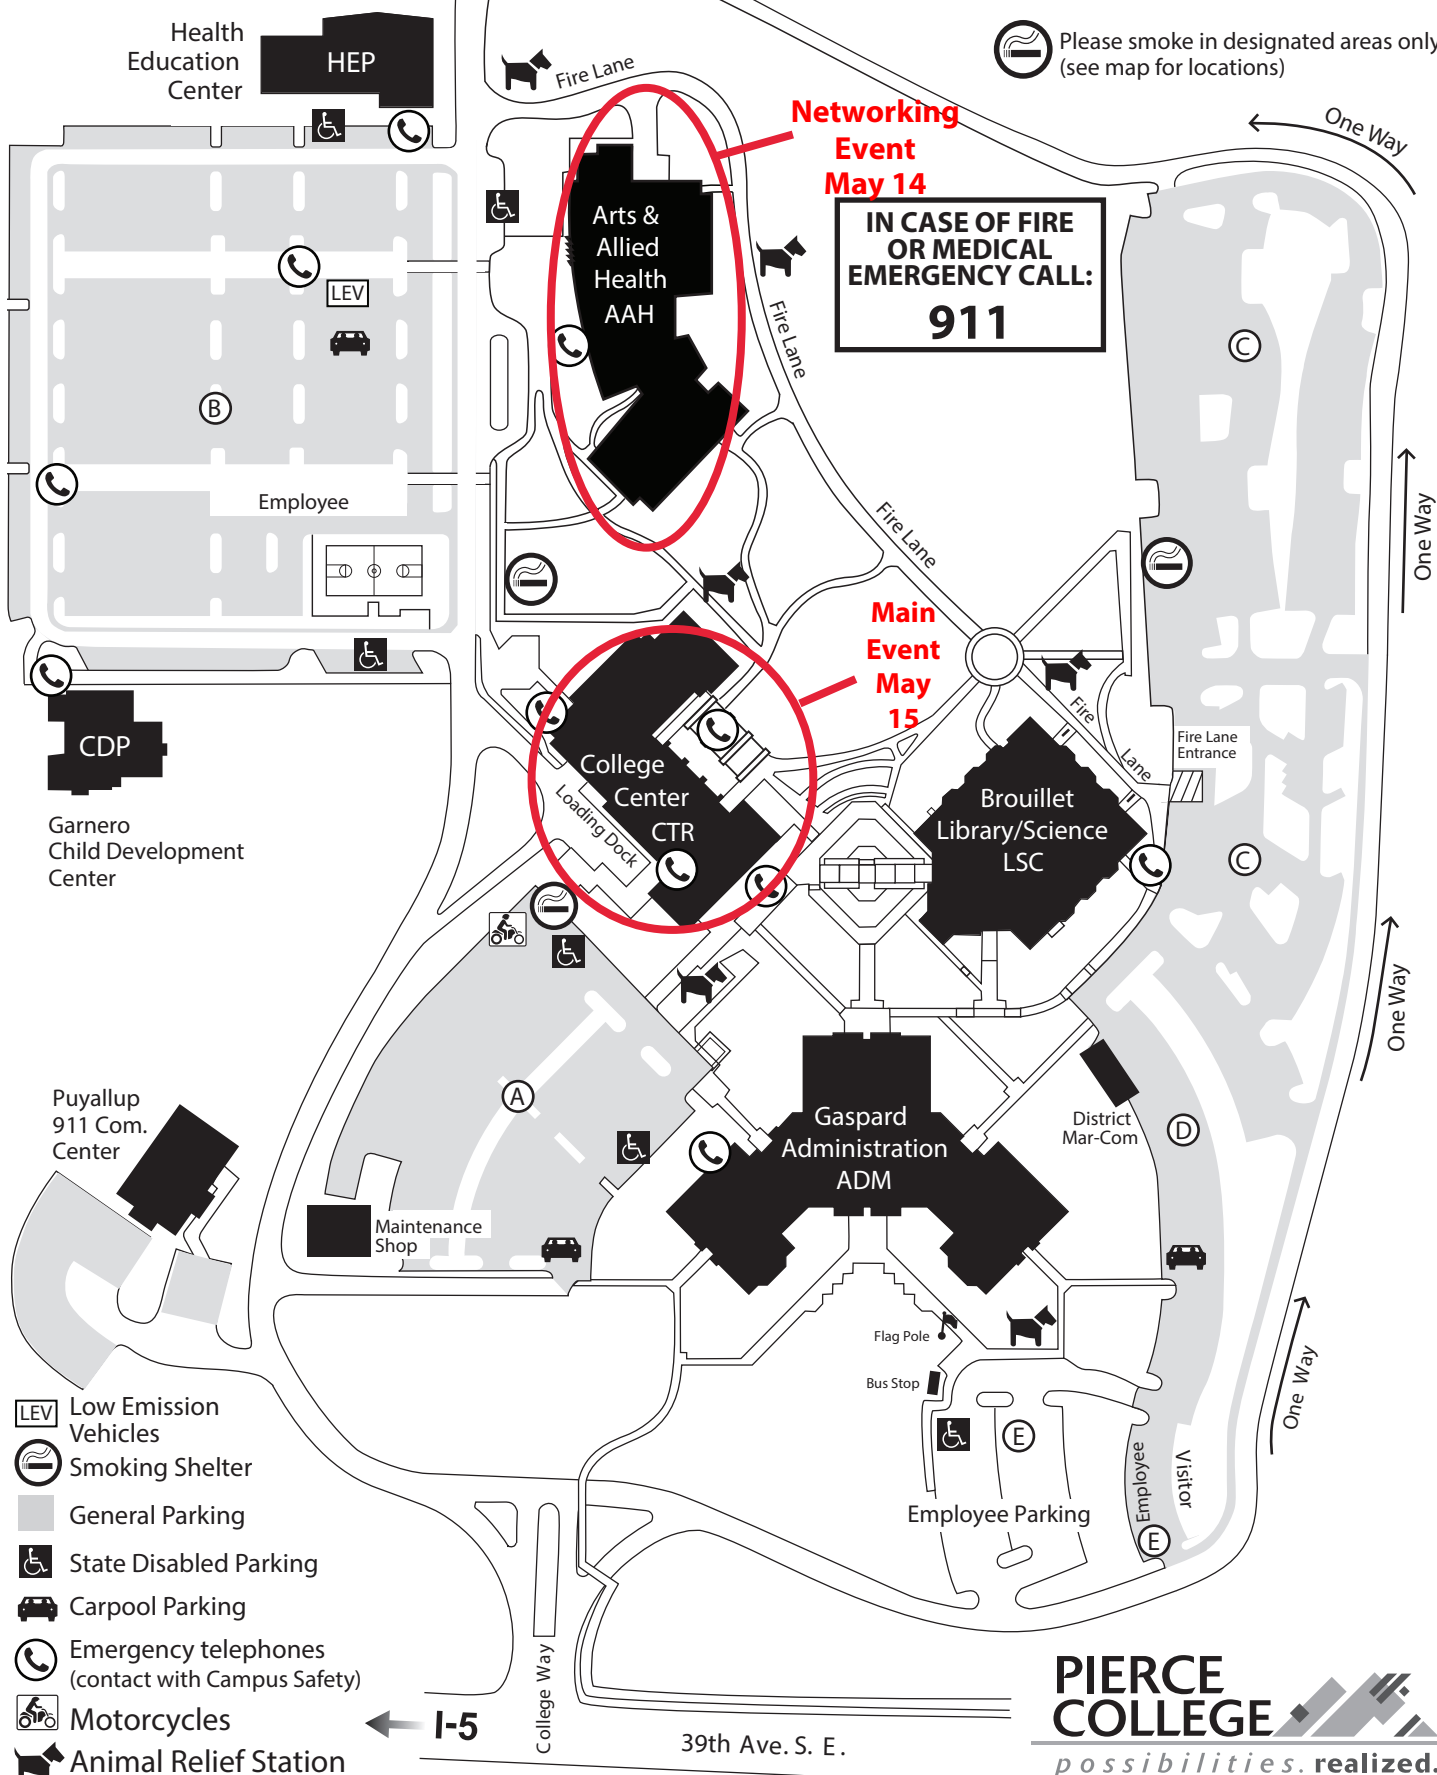

Women in Leadership Symposium

Center of Excellence - Homeland Security Emergency Management
www.coehsem.com

May 14-15, 2024

Puyallup Campus Map

1601 39th Avenue SE, Puyallup, WA 98374

Welcome to Pierce College Puyallup. The Campus Map will help you locate classrooms and other areas of the college. If you have questions or need assistance, please ask.

Campus Safety: (253) 444-0325

Please smoke in designated areas only (see map for locations)

IN CASE OF FIRE OR MEDICAL EMERGENCY CALL: 911

Networking Event May 14

Main Event May 15

- Low Emission Vehicles
- Smoking Shelter
- General Parking
- State Disabled Parking
- Carpool Parking
- Emergency telephones (contact with Campus Safety)
- Motorcycles
- Animal Relief Station (only service animals allowed in buildings)